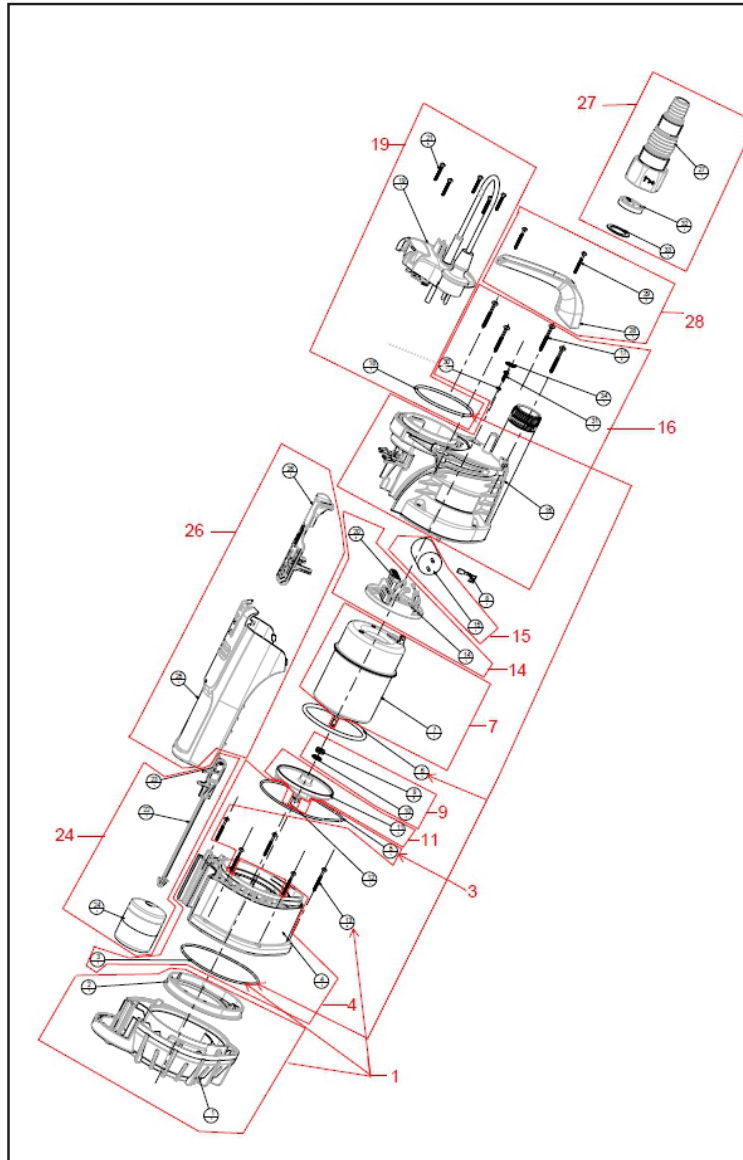

**ProSub C6**

# SPARE PARTS LIST

N°	CODE	DESCRIPTION
1	SP00002396	(SP) KIT FILTER BASE BLACK
3	SP00002395	(SP) KIT O-RING
4	SP00002390	(SP) KIT PUMP BODY CWP
7	SP00002394	(SP) KIT MOTOR ASS. H30
9	SP00002392	(SP) KIT PLANE WASHER
11	SP00000765	(SP) KIT IMPELLER
14	SP00002391	(SP) KIT DISC HOLDER CAPACITOR
15	SP00002393	(SP) KIT CAPACITOR
16	SP00002387	(SP) KIT MOTOR COVER CWP
19	SP00002386	(SP) KIT COVER UNIT CWP
24	SP00002388	(SP) KIT BUILT IN FLOATSWITCH
26	SP00002389	(SP) KIT FLOWSWITCH INSPEC. DOOR BLUE
27	SP00000771	(SP) KIT HOSE 1.1/4FX1.1/4MX1M
28	SP00002385	(SP) KIT HANDLE